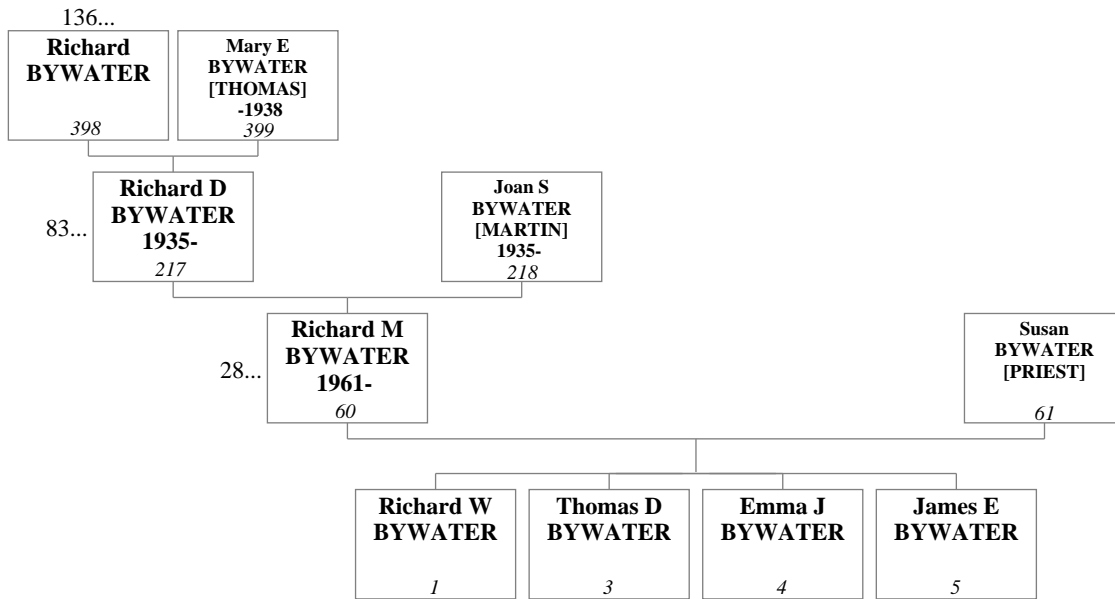

1. Richard Mathew BYWATER and Susan BYWATER [PRIEST]