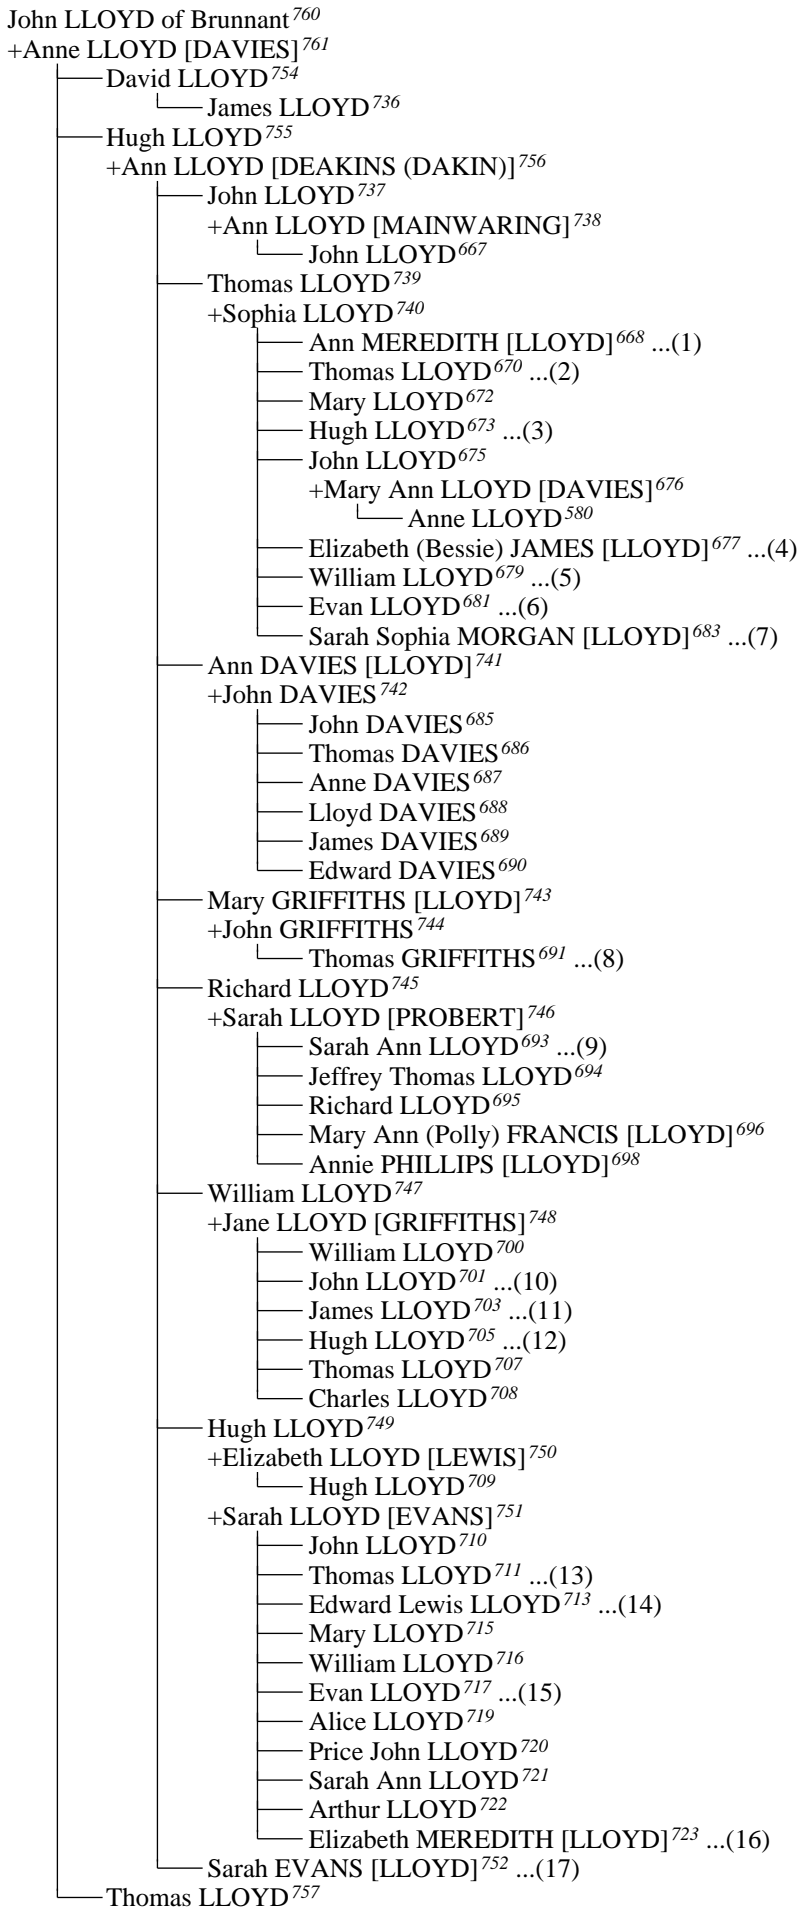

1. DESCENDANTS